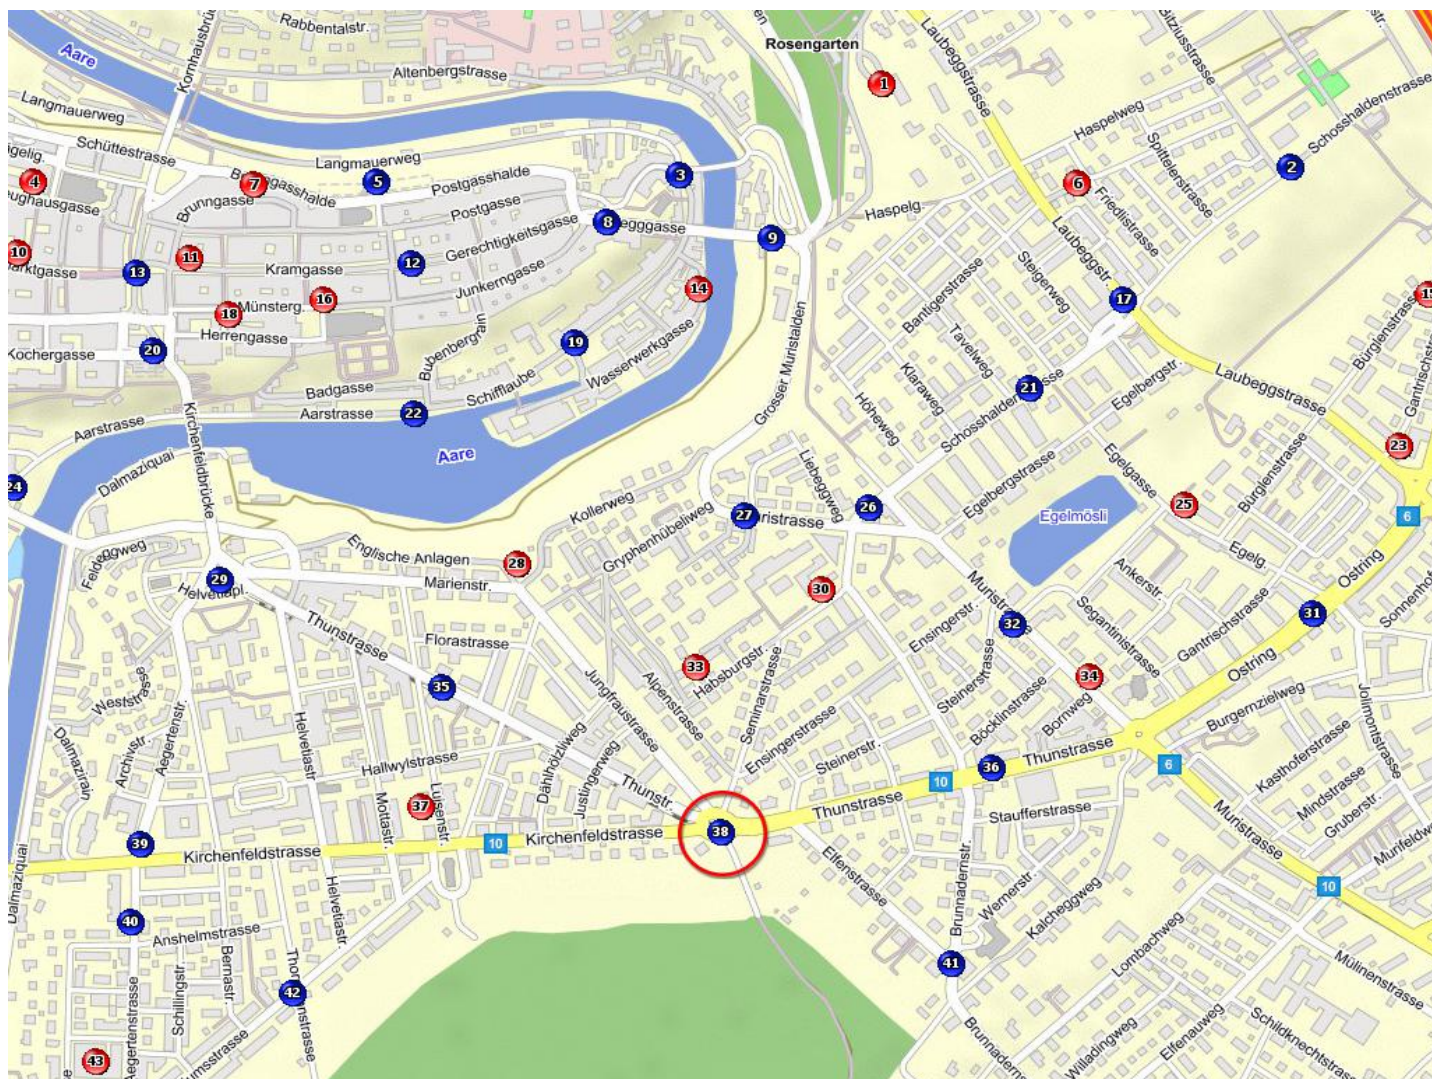

ESP
SUMMER
PICNIC
Sunday 1 July
14.00 - 16.30

**Join us for Afternoon Tea and
Summer Party Fun at the
Quartiertreff near Thunplatz**

**Next to Dahlholzliwald and the Seilpark
Tram 7 Ostring or Tram 8 Saali, Stop Thunplatz**

**If the picnic is cancelled due to bad weather
a message informing you of this
will be left on our answerphone - 031 332 9292**

QTT, Thunplatz, 3005 Bern

The stops for the trams (7 & 8) and bus (19, direction Elfenau) are very close to the QTT.

Limited parking is also available along the street near the QTT.